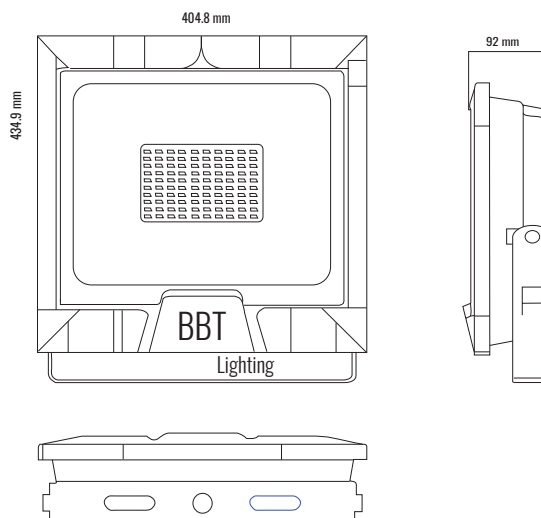

TECHNICAL DATA

TYPE

BIANCO floodlight with low wind resistance. Comprehensive range available in five sizes with extensive optical and light distributions from 50W up to 400W to cover all applications. Can be tilted in all directions thanks to its fixing galvanized and painted bracket.

OPENING/BEAM

High efficiency Ra>80 LED. 120°

MATERIAL

Die-cast aluminium, Transparent 4mm

tempred-Glass

Aluminum frame

Steel Galvanized and painted bracket

PRO	CRI ≥ 80	
IP65		120 L°
220-240V 50/60Hz		50000h

Model:	BIANCO
Format:	Square
Location:	Exterior
Wattage:	300W
Materials:	Aluminium
Led Color:	3000K / 4000K / 6500K
Product Dimension:	435*405*92mm
IP Code:	65
Fixation:	Surface
CRI :	80
Lumen Output:	36000LM
Frequency:	50/60 Hz
Beam Angle:	120°
Net weight:	7.49kgs

DIMENSION DRAW

OUTDOOR